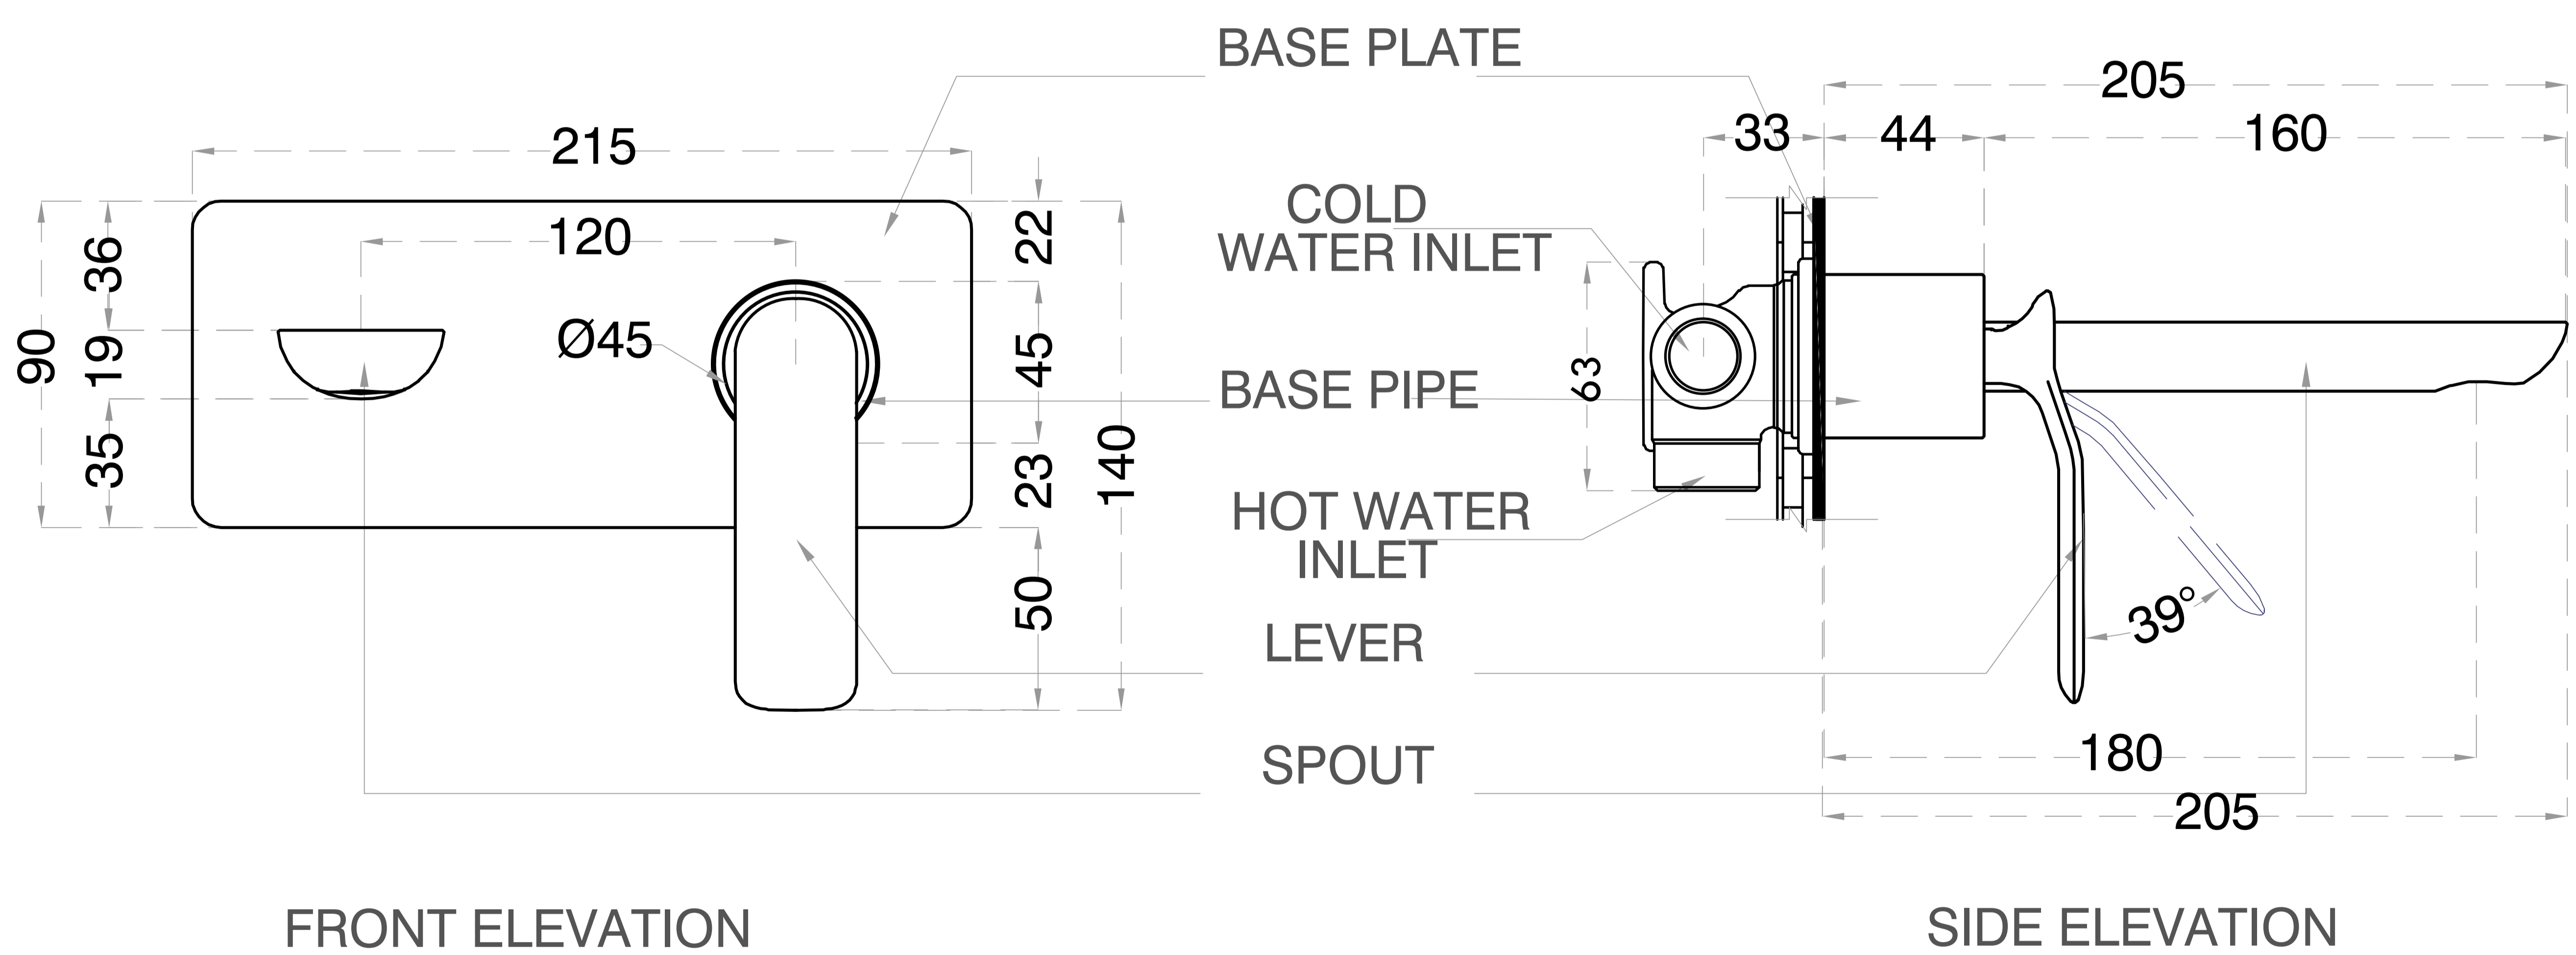

Basin Mixer – Wall-Mounted

Product Code : **2043**

Technical Drawing

All dimension are in **mm**