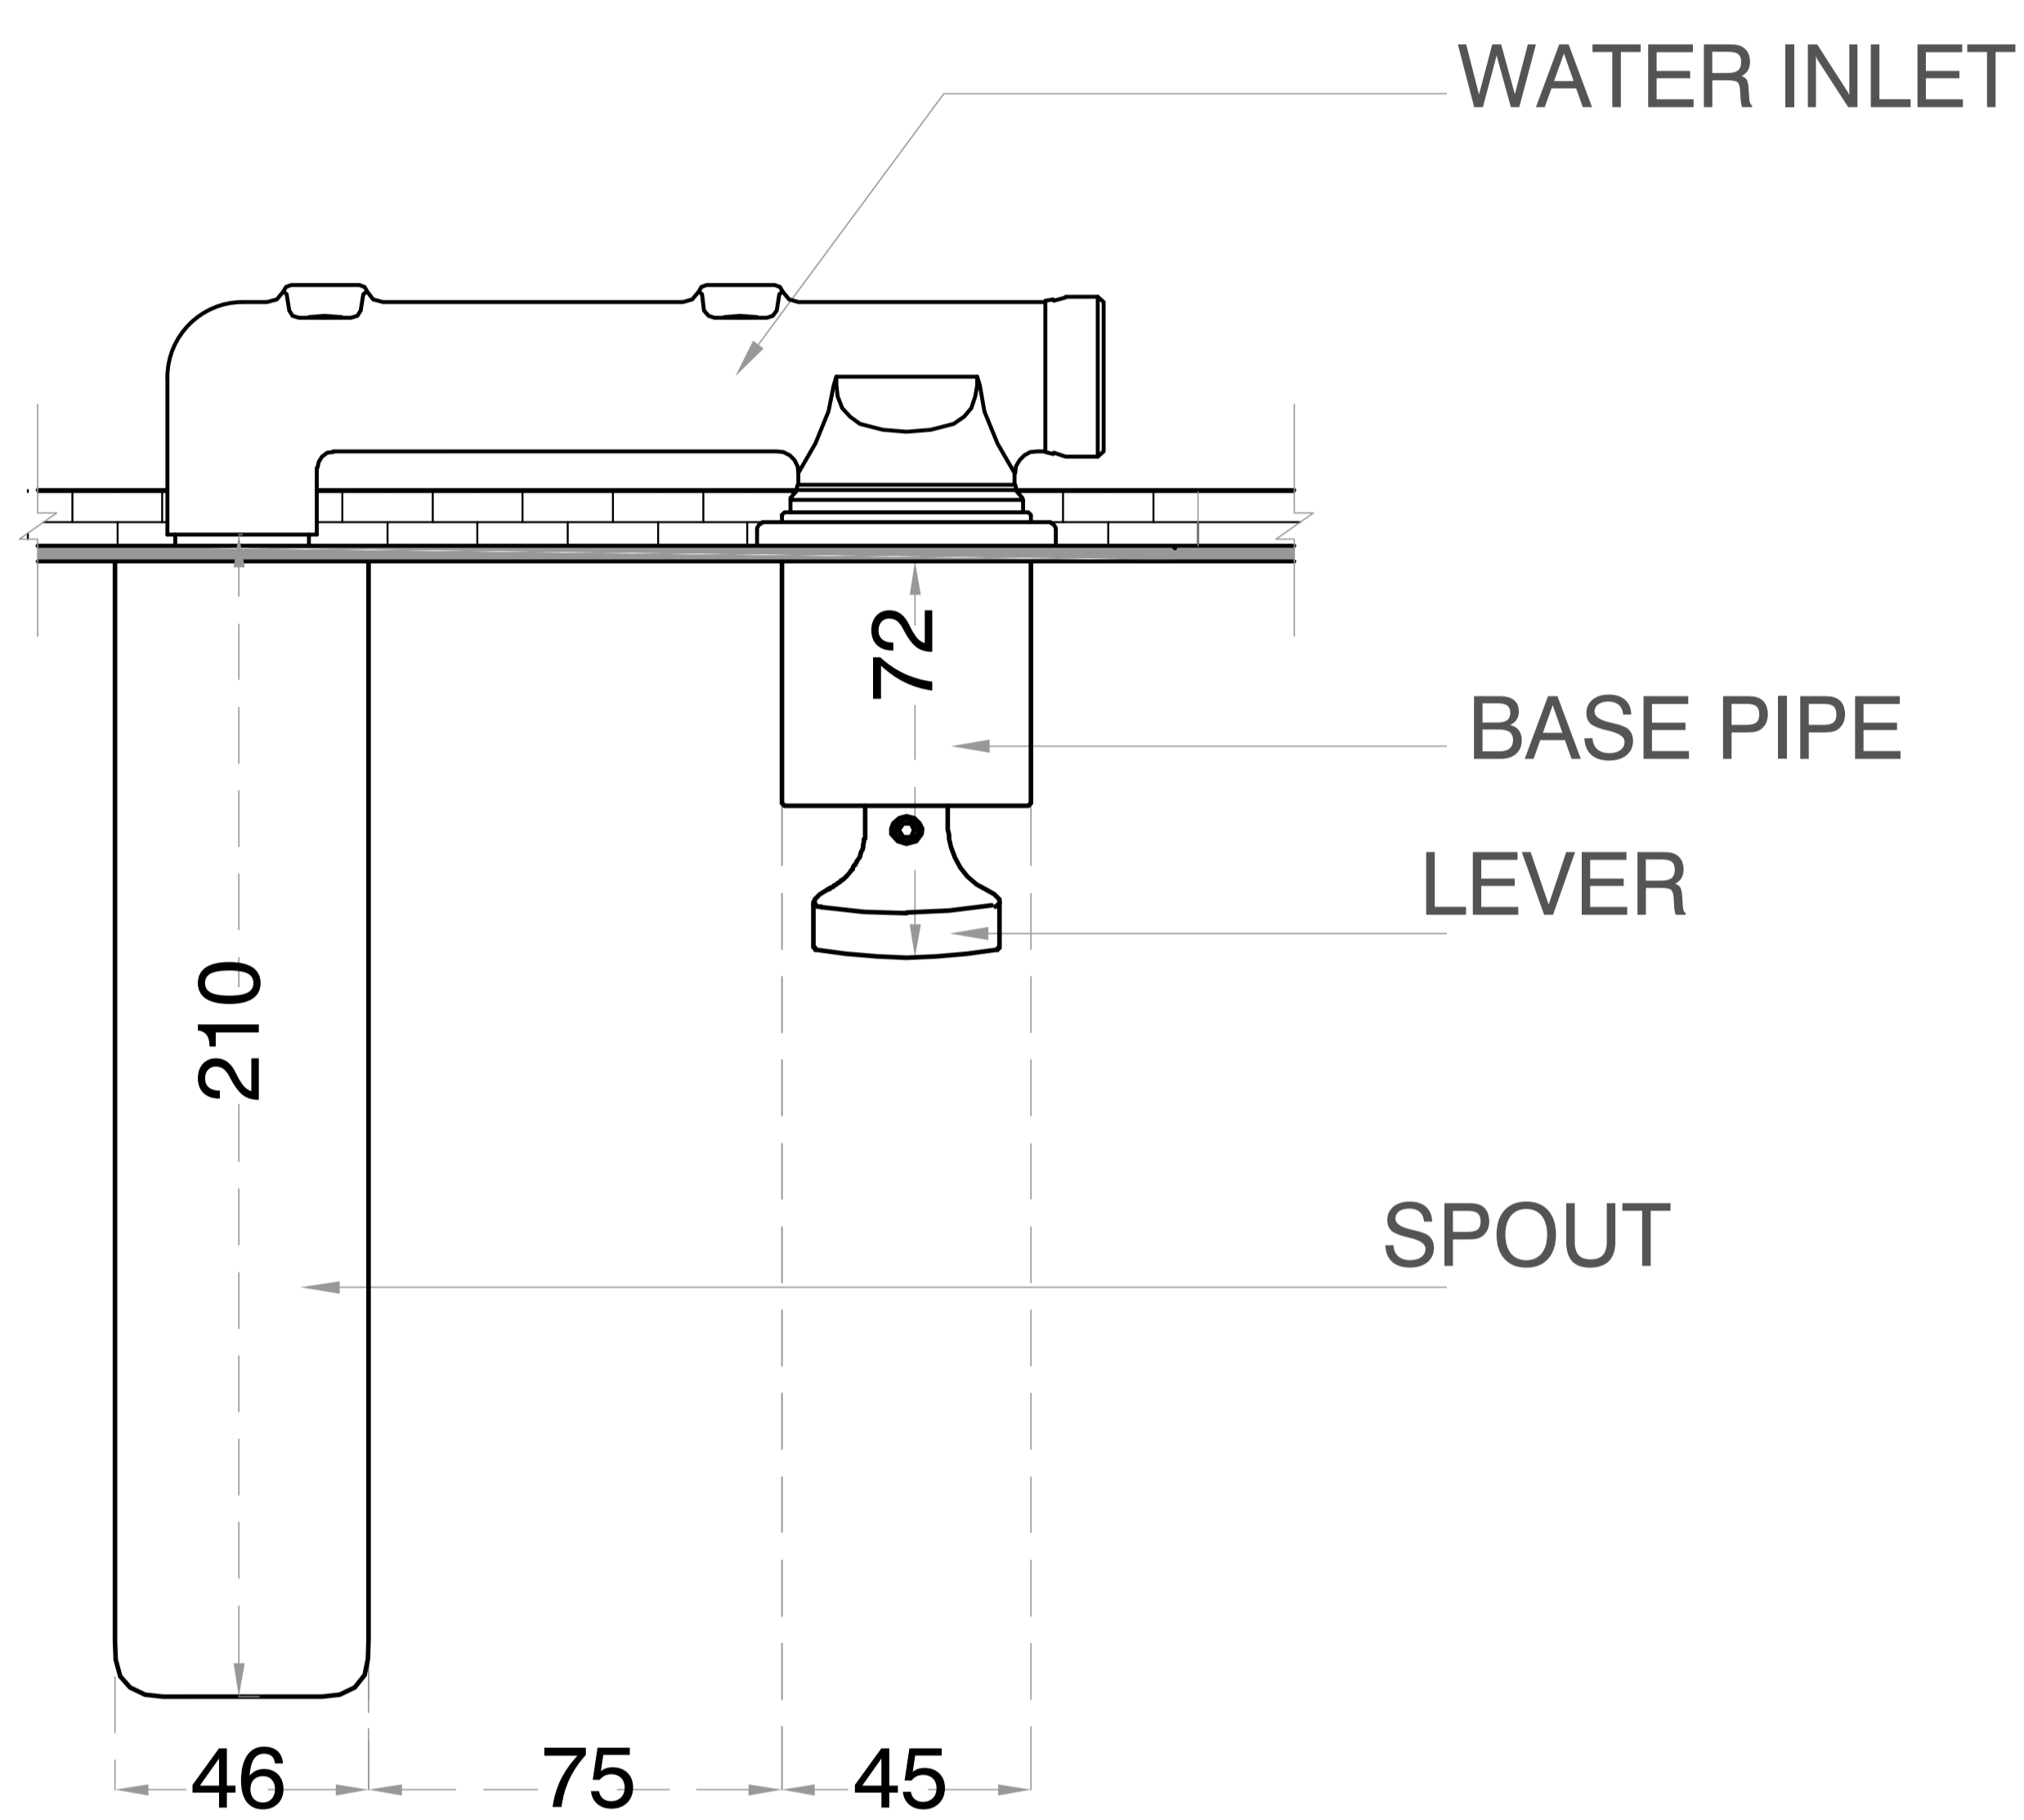

Basin Mixer – Wall-Mounted

Product Code : **2043**

Technical Drawing

All dimension are in **mm**